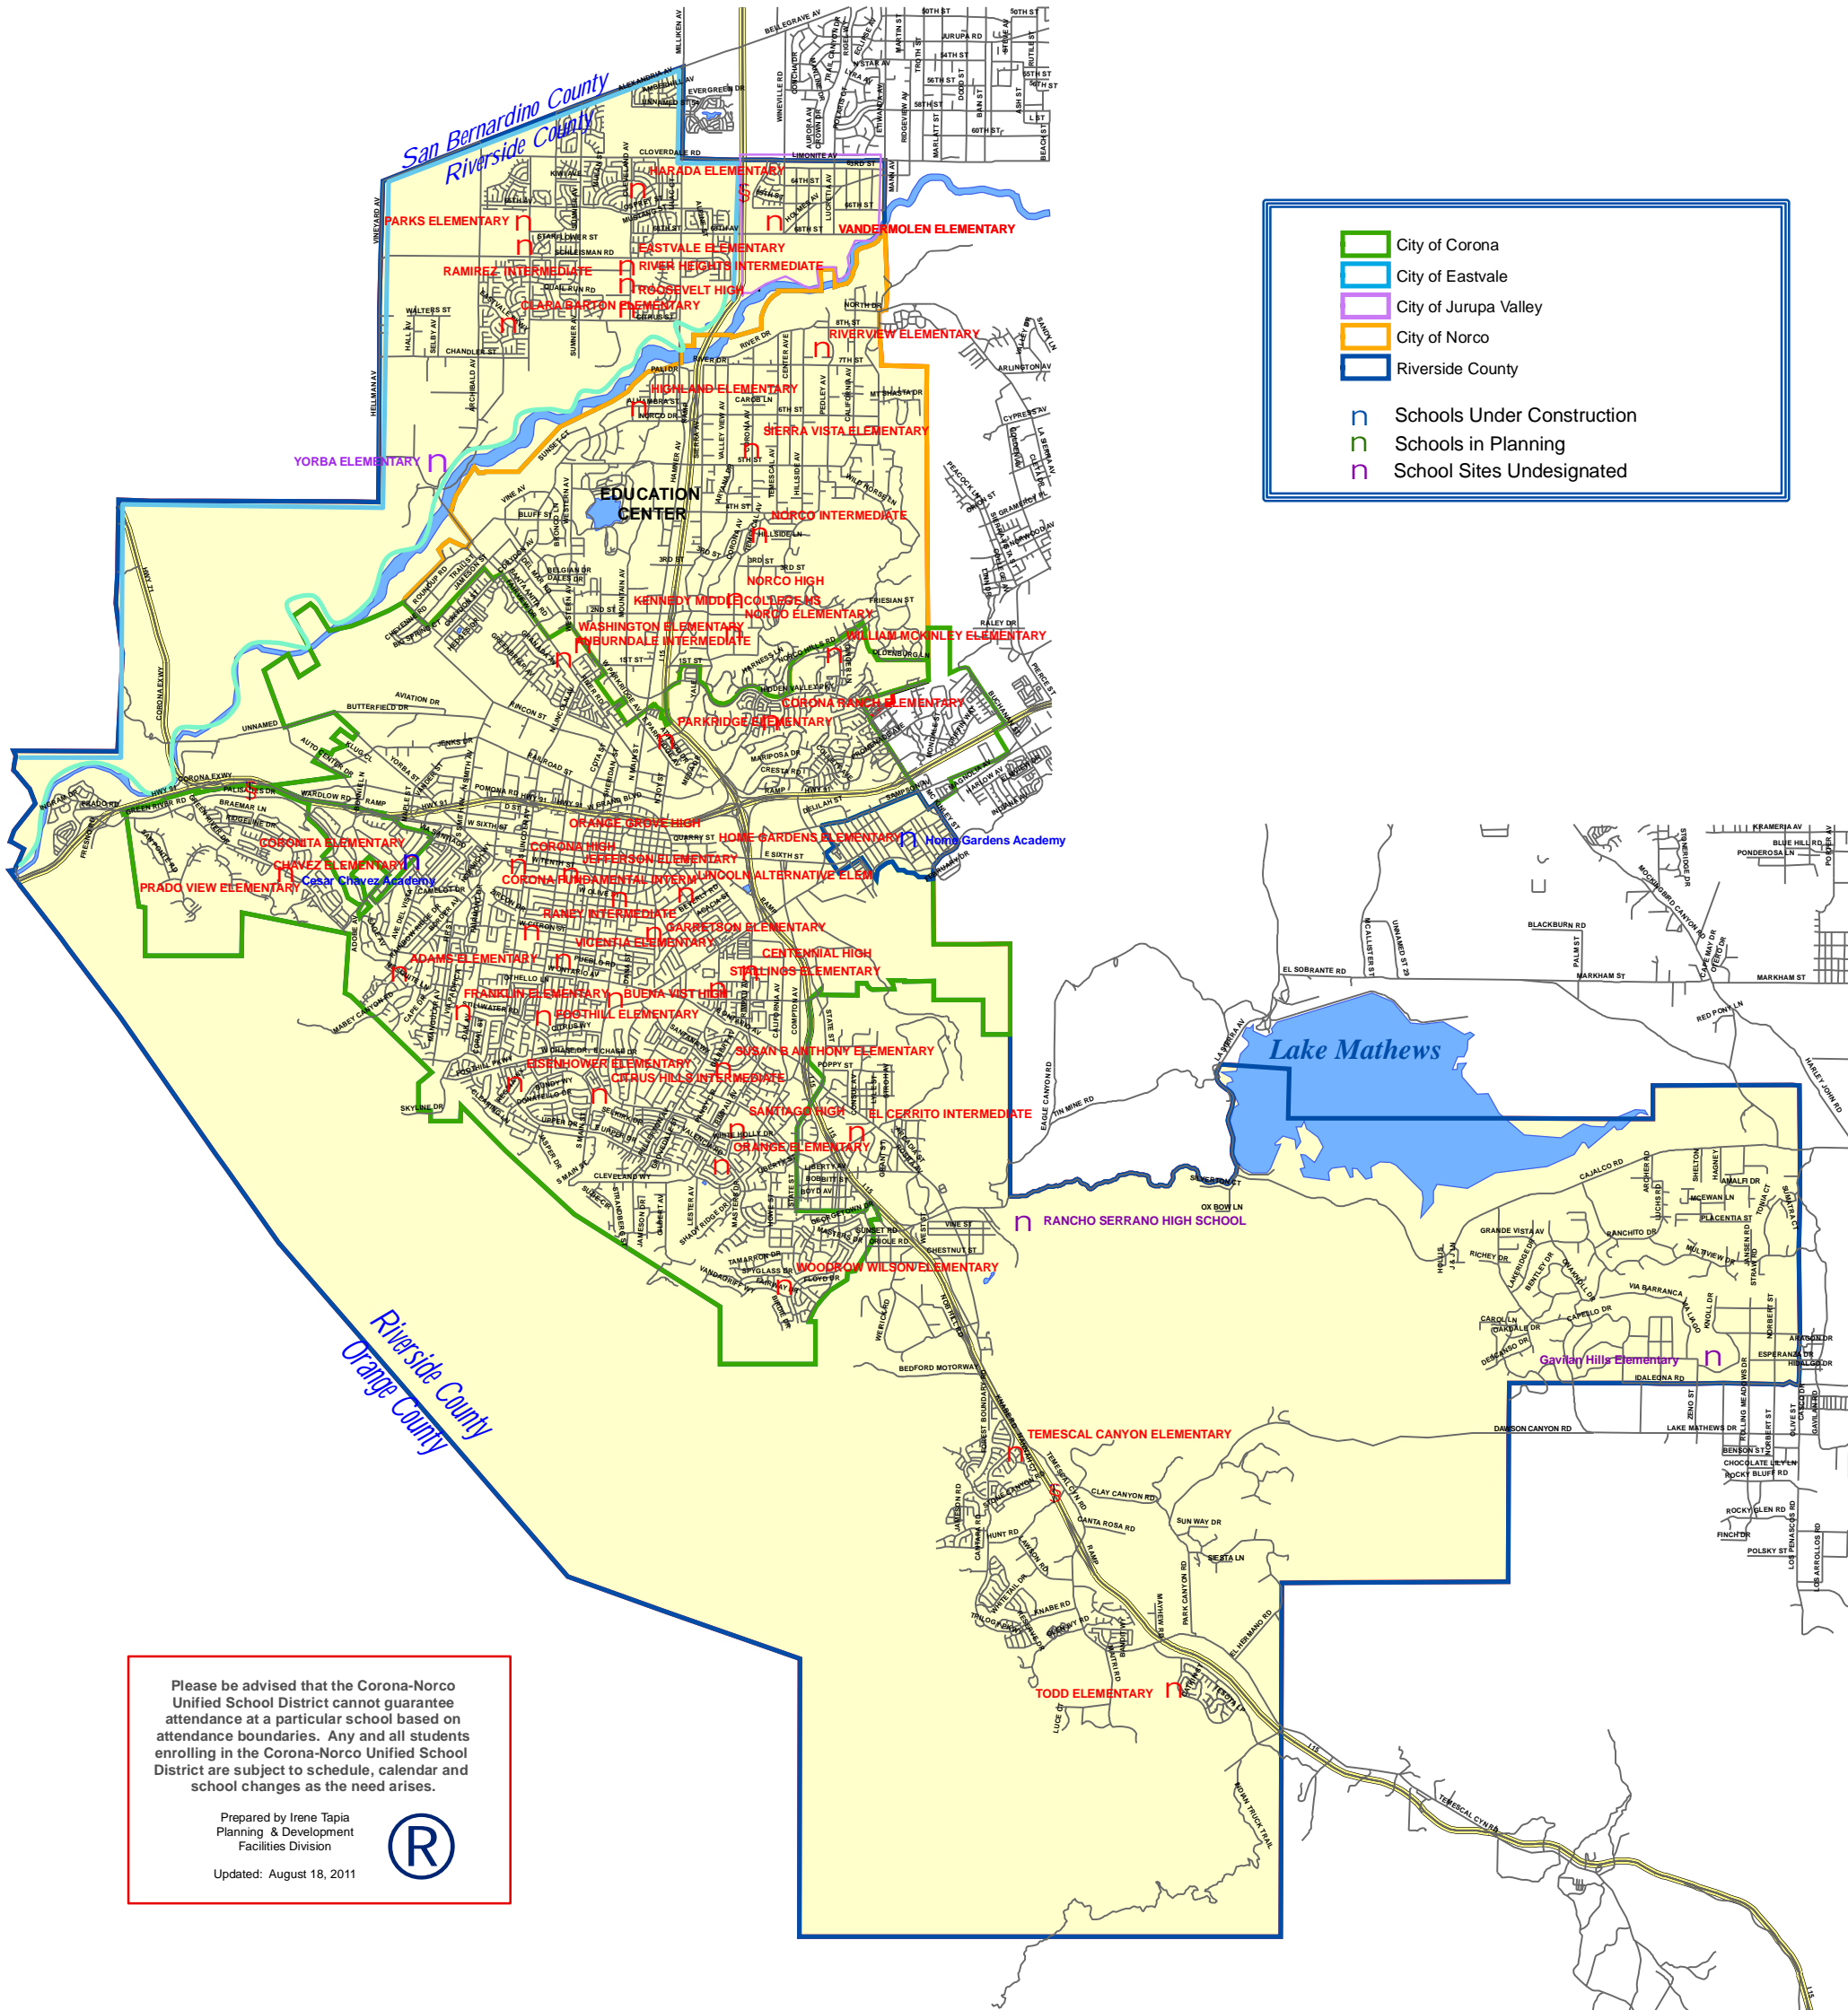

Corona-Norco Unified School District
2820 Clark Avenue
Norco, California 92860-1903
951-736-5045
www.cnusd.k12.ca.us

	City of Corona
	City of Eastvale
	City of Jurupa Valley
	City of Norco
	Riverside County
	Schools Under Construction
	Schools in Planning
	School Sites Undesignated

Please be advised that the Corona-Norco Unified School District cannot guarantee attendance at a particular school based on attendance boundaries. Any and all students enrolling in the Corona-Norco Unified School District are subject to schedule, calendar and school changes as the need arises.